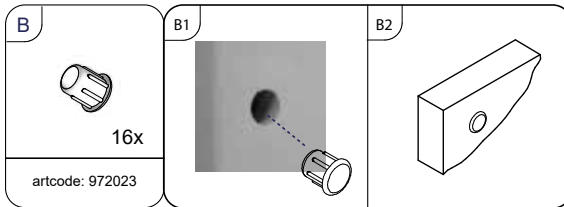

bopita®

ASSEMBLY INSTRUCTION
MONTAGE HANDLEIDING
MONTAGE ANLEITUNG
NOTICE DE MONTAGE
MANUAL DE MONTAJE

UK
NL
D
F
ESP

MODEL :NORDIC
TYPE :PLASTIC CAPS
COLOUR :WHITE
ART.CODE :499139 11

Distributor:

LION INTERNATIONAL B.V,
Energieweg 1, 6662 NS Elst
The Netherlands

www.bopita.com

KEEP CAPS FOR FUTURE

09.01.2024.