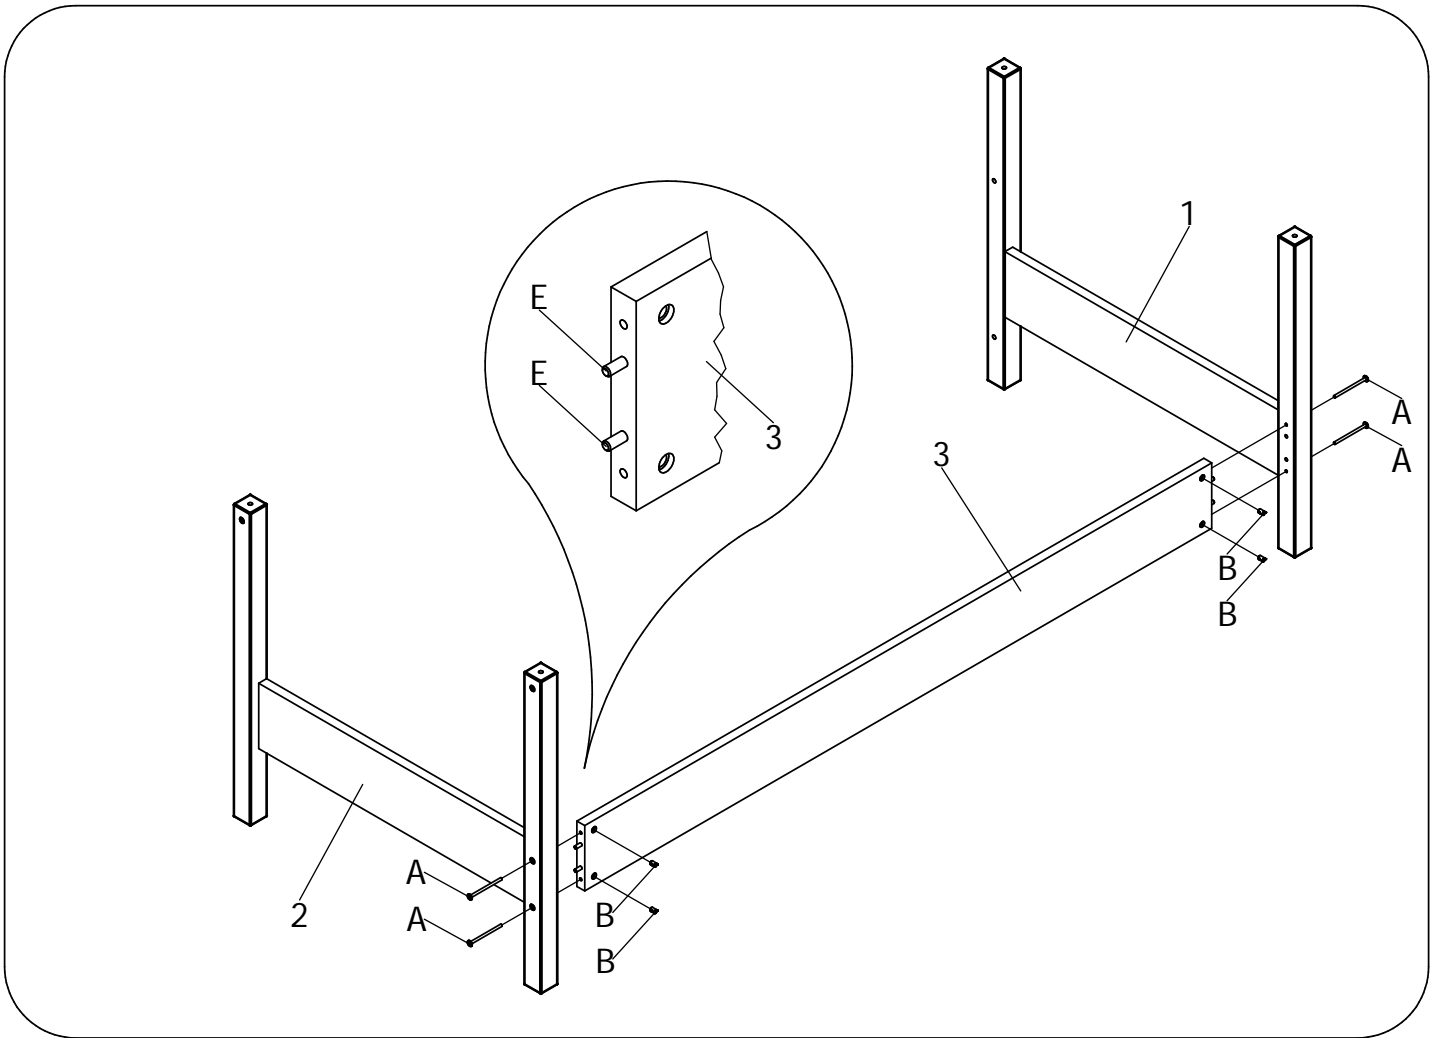

UK
NL
D
F
ESP

MODEL :NORDIC
TYPE :SUPPORTSET HS
COLOUR :WHITE
ART.CODE :421139.11.

Distributor:

BOPITA
Edisonweg 3, 6662 NW Elst
The Netherlands

www.bopita.com

28.11.2013.

A 	B 	C 	D 	E 	F 
M6X100 4X	M6 4X	M6X35 8X	4X	Ø8X40 4X	1X
artcode: 441028	artcode: 442004	artcode: 441013	artcode: 442013	artcode:	artcode: 445001