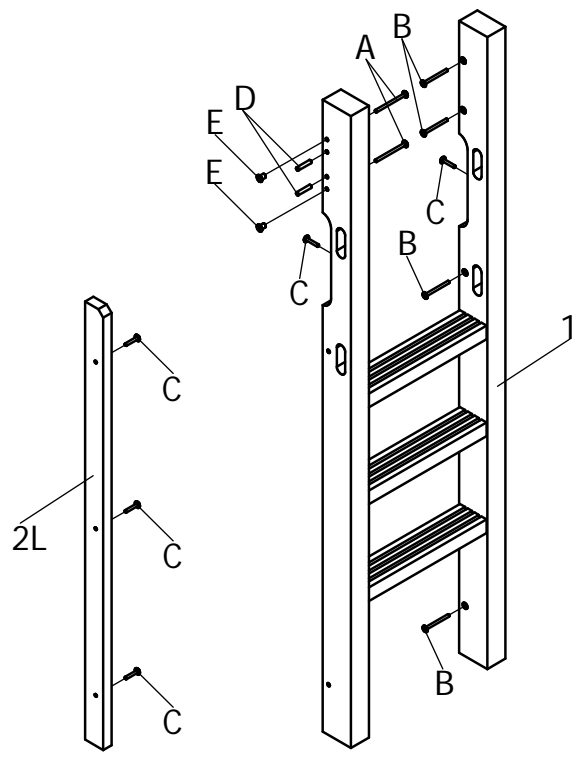

A		B		C		D		E		F	
M6X90	2X	M6X70	4X	M6X35	5X	Ø8X40	2X	M6	2X		1X
artcode: 441025		artcode: 441019		artcode: 441013		artcode:		artcode: 442009		artcode: 445001	

G	
	1X
artcode: 445002