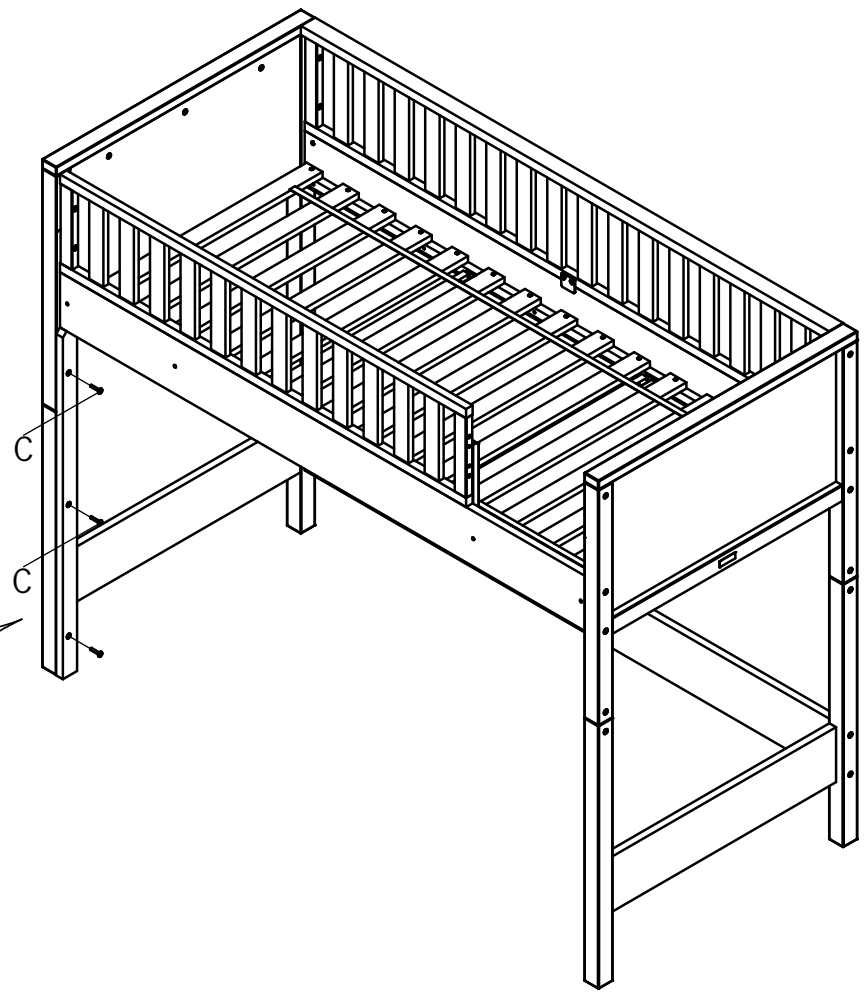

A		B		C		D		E		F	
M6X90	2X	M6X70	4X	M6X35	5X	Ø8X40	2X	M6	2X		1X
artcode: 441025		artcode: 441019		artcode: 441013		artcode:		artcode: 442009		artcode: 445001	

G	
	1X
artcode: 445002