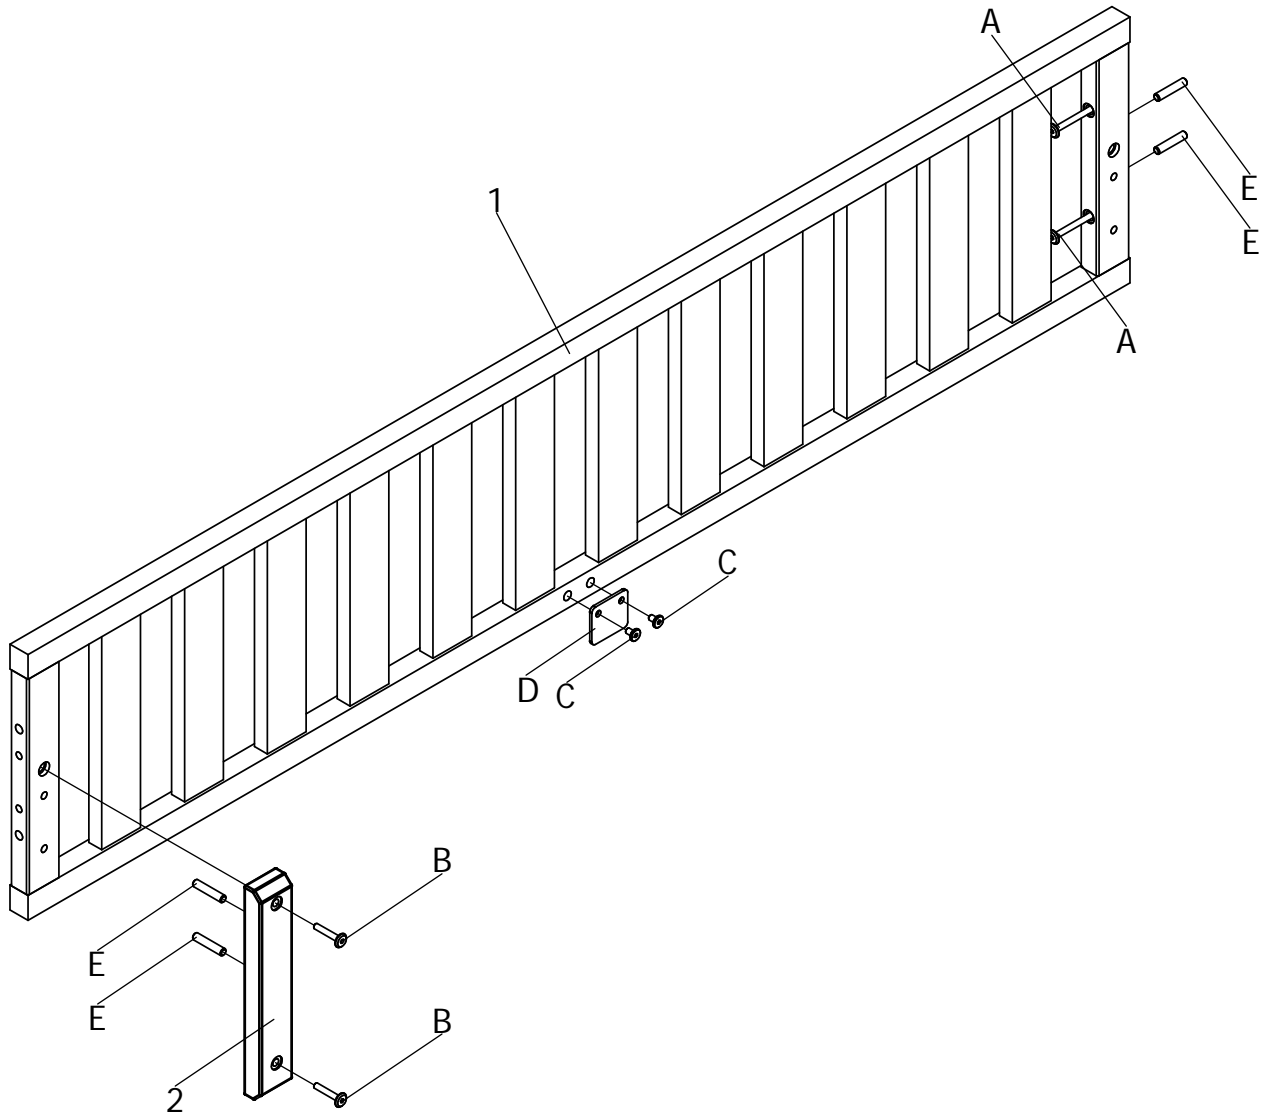

A 	B 	C 	D 	E 	F
M6X60 2X	M6x35 2X	M6X10 2X	1X	Ø8X40 4X	1X
artcode: 441040	artcode: 441013	artcode: 441001	artcode: 446026	artcode:	artcode: 445001