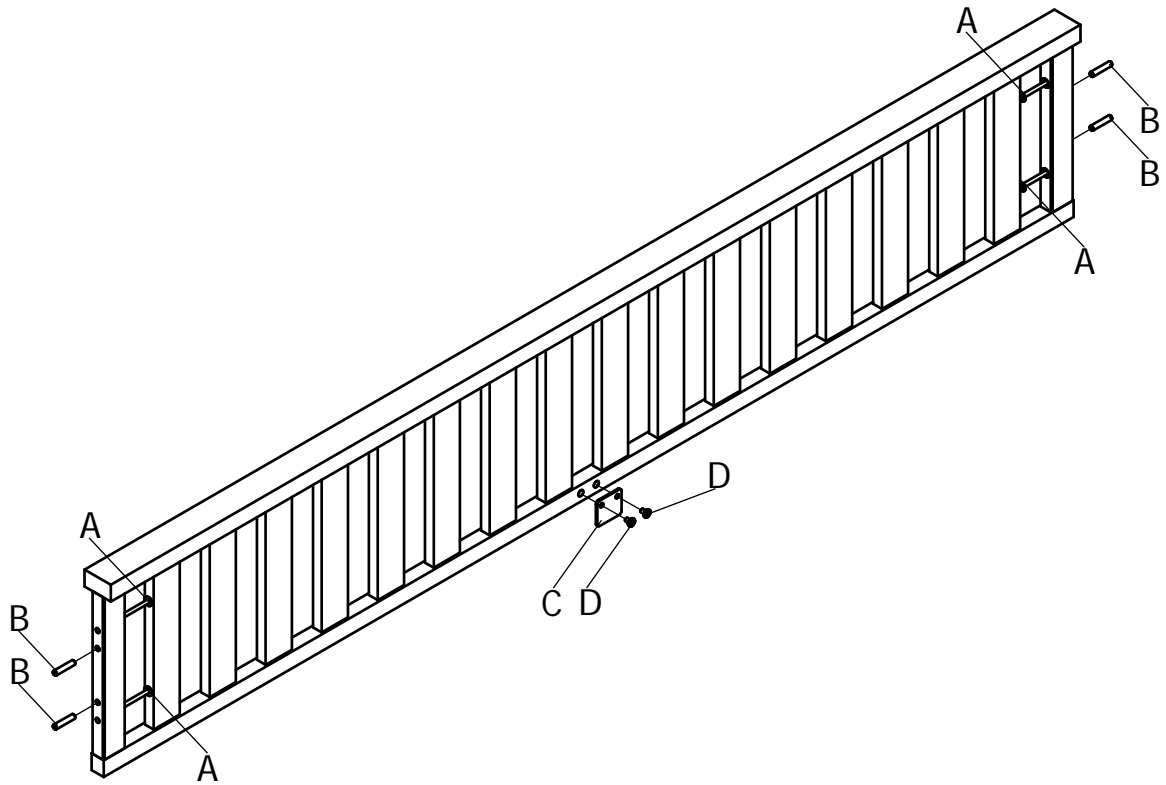

A M6X60 4X artcode: 441040	B Ø8X40 4X artcode:	C 1X artcode: 446026	D M6X10 2X artcode: 441001	E 1X artcode: 445001